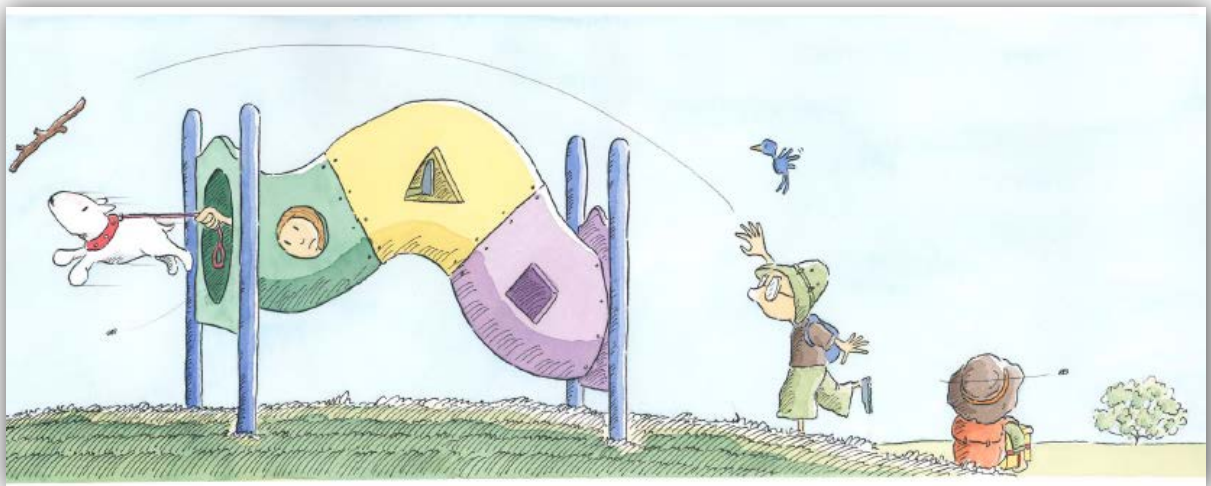

Peter Carnavas – The Great Expedition

The exploring party FRAMED 25 x 50cm Ink and watercolour on paper \$420

The journey began FRAMED 20cm x 50cm Ink and watercolour on paper \$450

The wild country FRAMED 25 x 50cm Ink and watercolour on paper \$500

The rugged terrain 16 x 21cm Ink and watercolour on paper **\$260**

Lily didn't make it 50cm x 25cm Ink and watercolour on paper **\$360**

A gust of wind 23 x 22cm Ink and watercolour on paper \$260

The navigator 40 x 40 cm Ink and watercolour on paper \$260